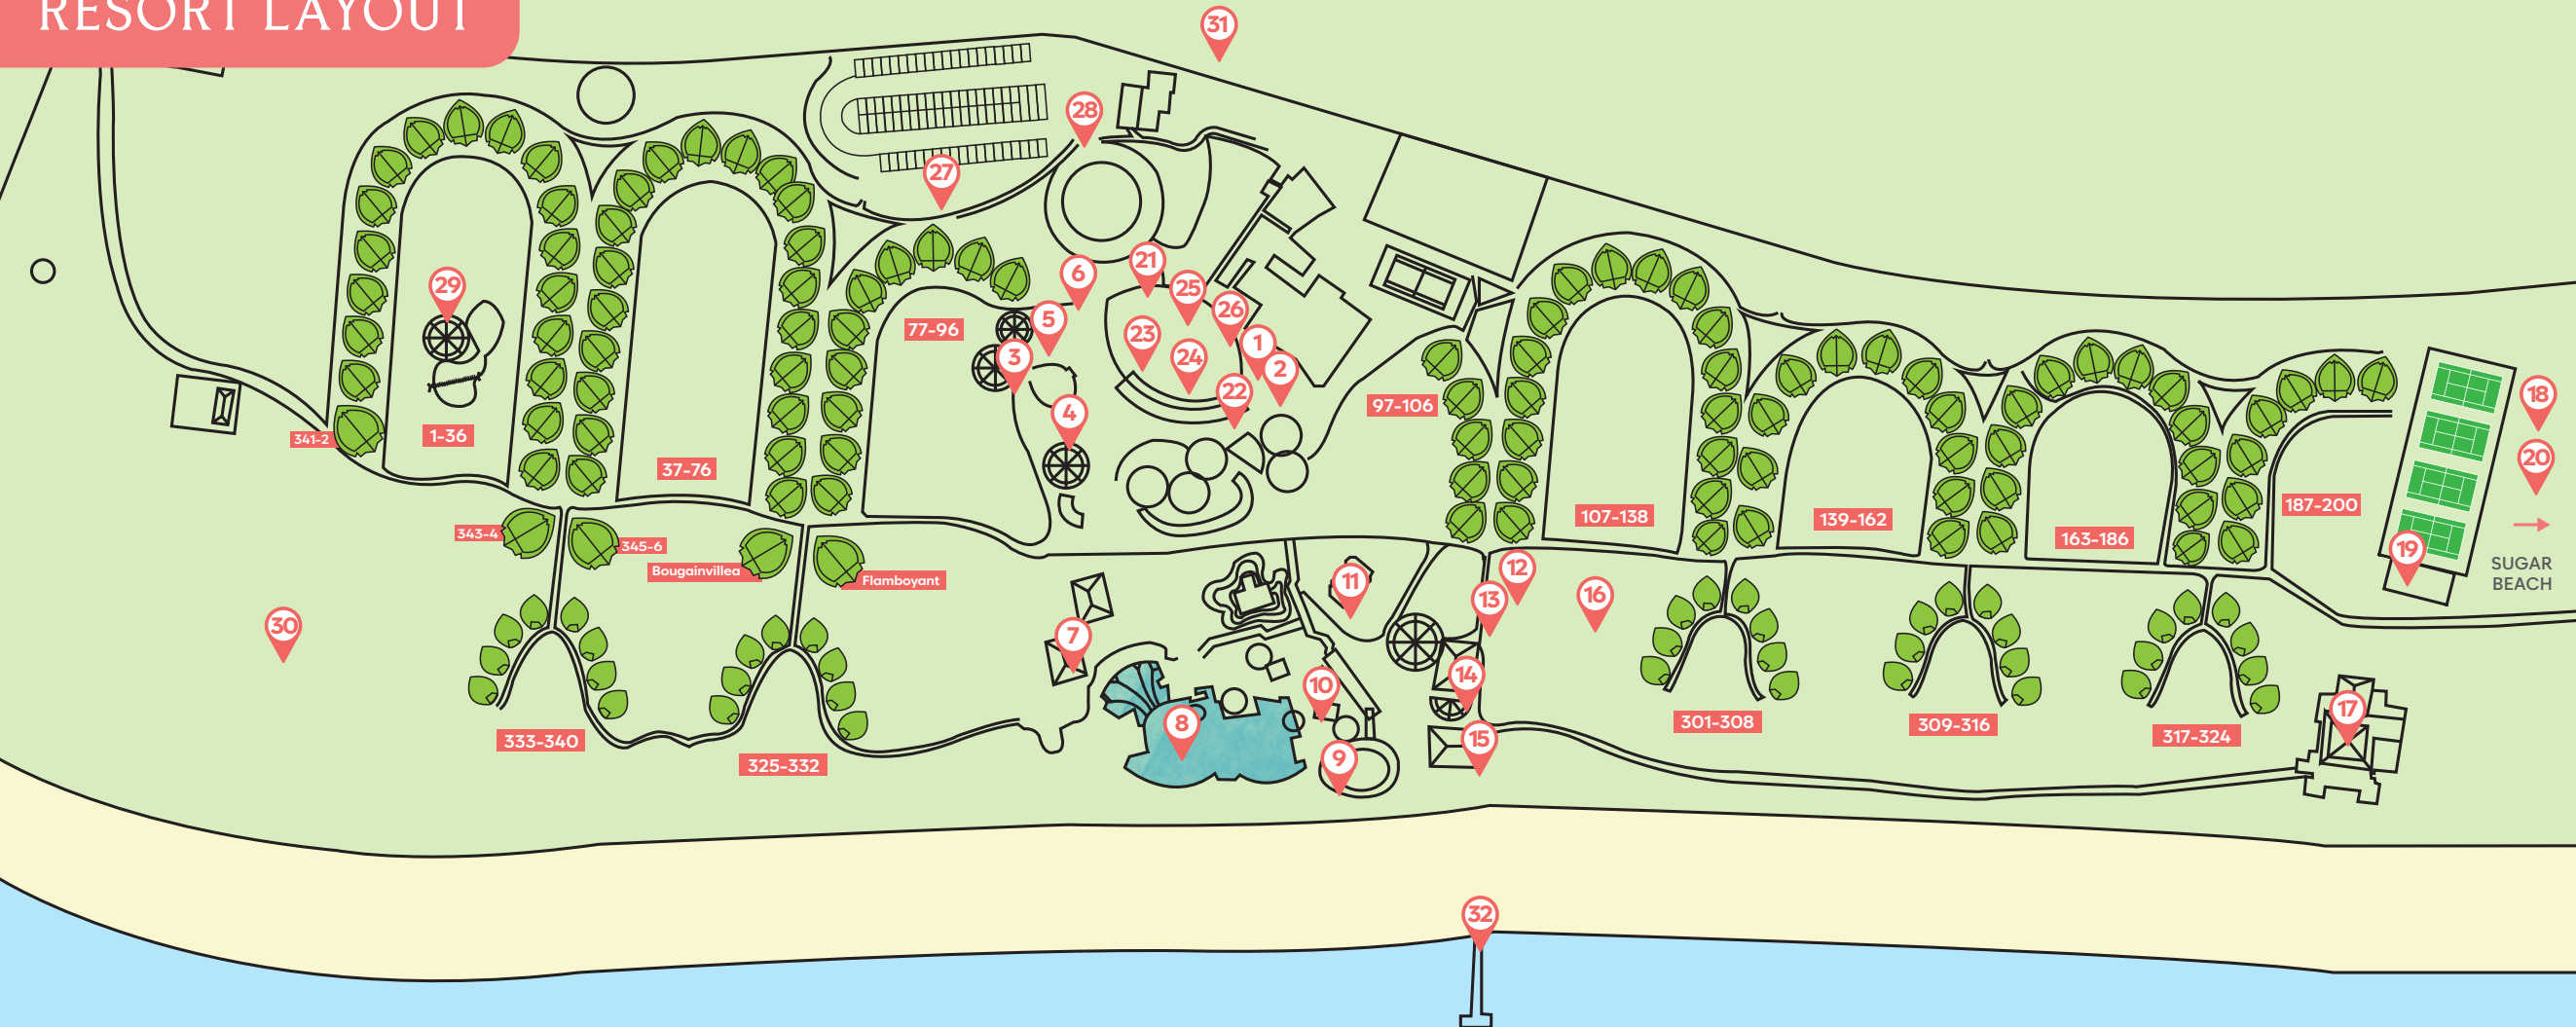

RESORT LAYOUT

- | | | |
|-------------------------|-------------------------------|---|
| 1 Wolmar Restaurant | 10 Magenta Seafood Restaurant | 19 Tennis Club, Sun Members Club |
| 2 Van Der Stel Wine Bar | 11 SunKids Club | 20 Aura Fitness |
| 3 The Medine Bar | 12 Diving Centre | 21 Reception/Information Desk |
| 4 Entertainment Area | 13 Recreational Centre | Post Office Box/Cashier |
| 5 Shops | 14 Big Game Fishing Desk | 22 Muscade Room - 1 st Floor |
| 6 Tour Operator | 15 Boat-House | 23 Music Studio - 2 nd Floor |
| 7 Coconut Café | 16 Multi-Sport Playground | 24 Medical Room - 1 st Floor |
| 8 Pool | 17 Citronella's Café | 25 Sesame Room - 3 rd Floor |
| 9 Le Morne Bar | 18 Cinq Monde Spa | 26 Cardamone Room 1,2 & 3 - 2 nd Floor |

- 27 Parking
- 28 Entrance
- 29 Wedding Gazebo
- 30 Football Pitch
- 31 Taxi
- 32 Jetty